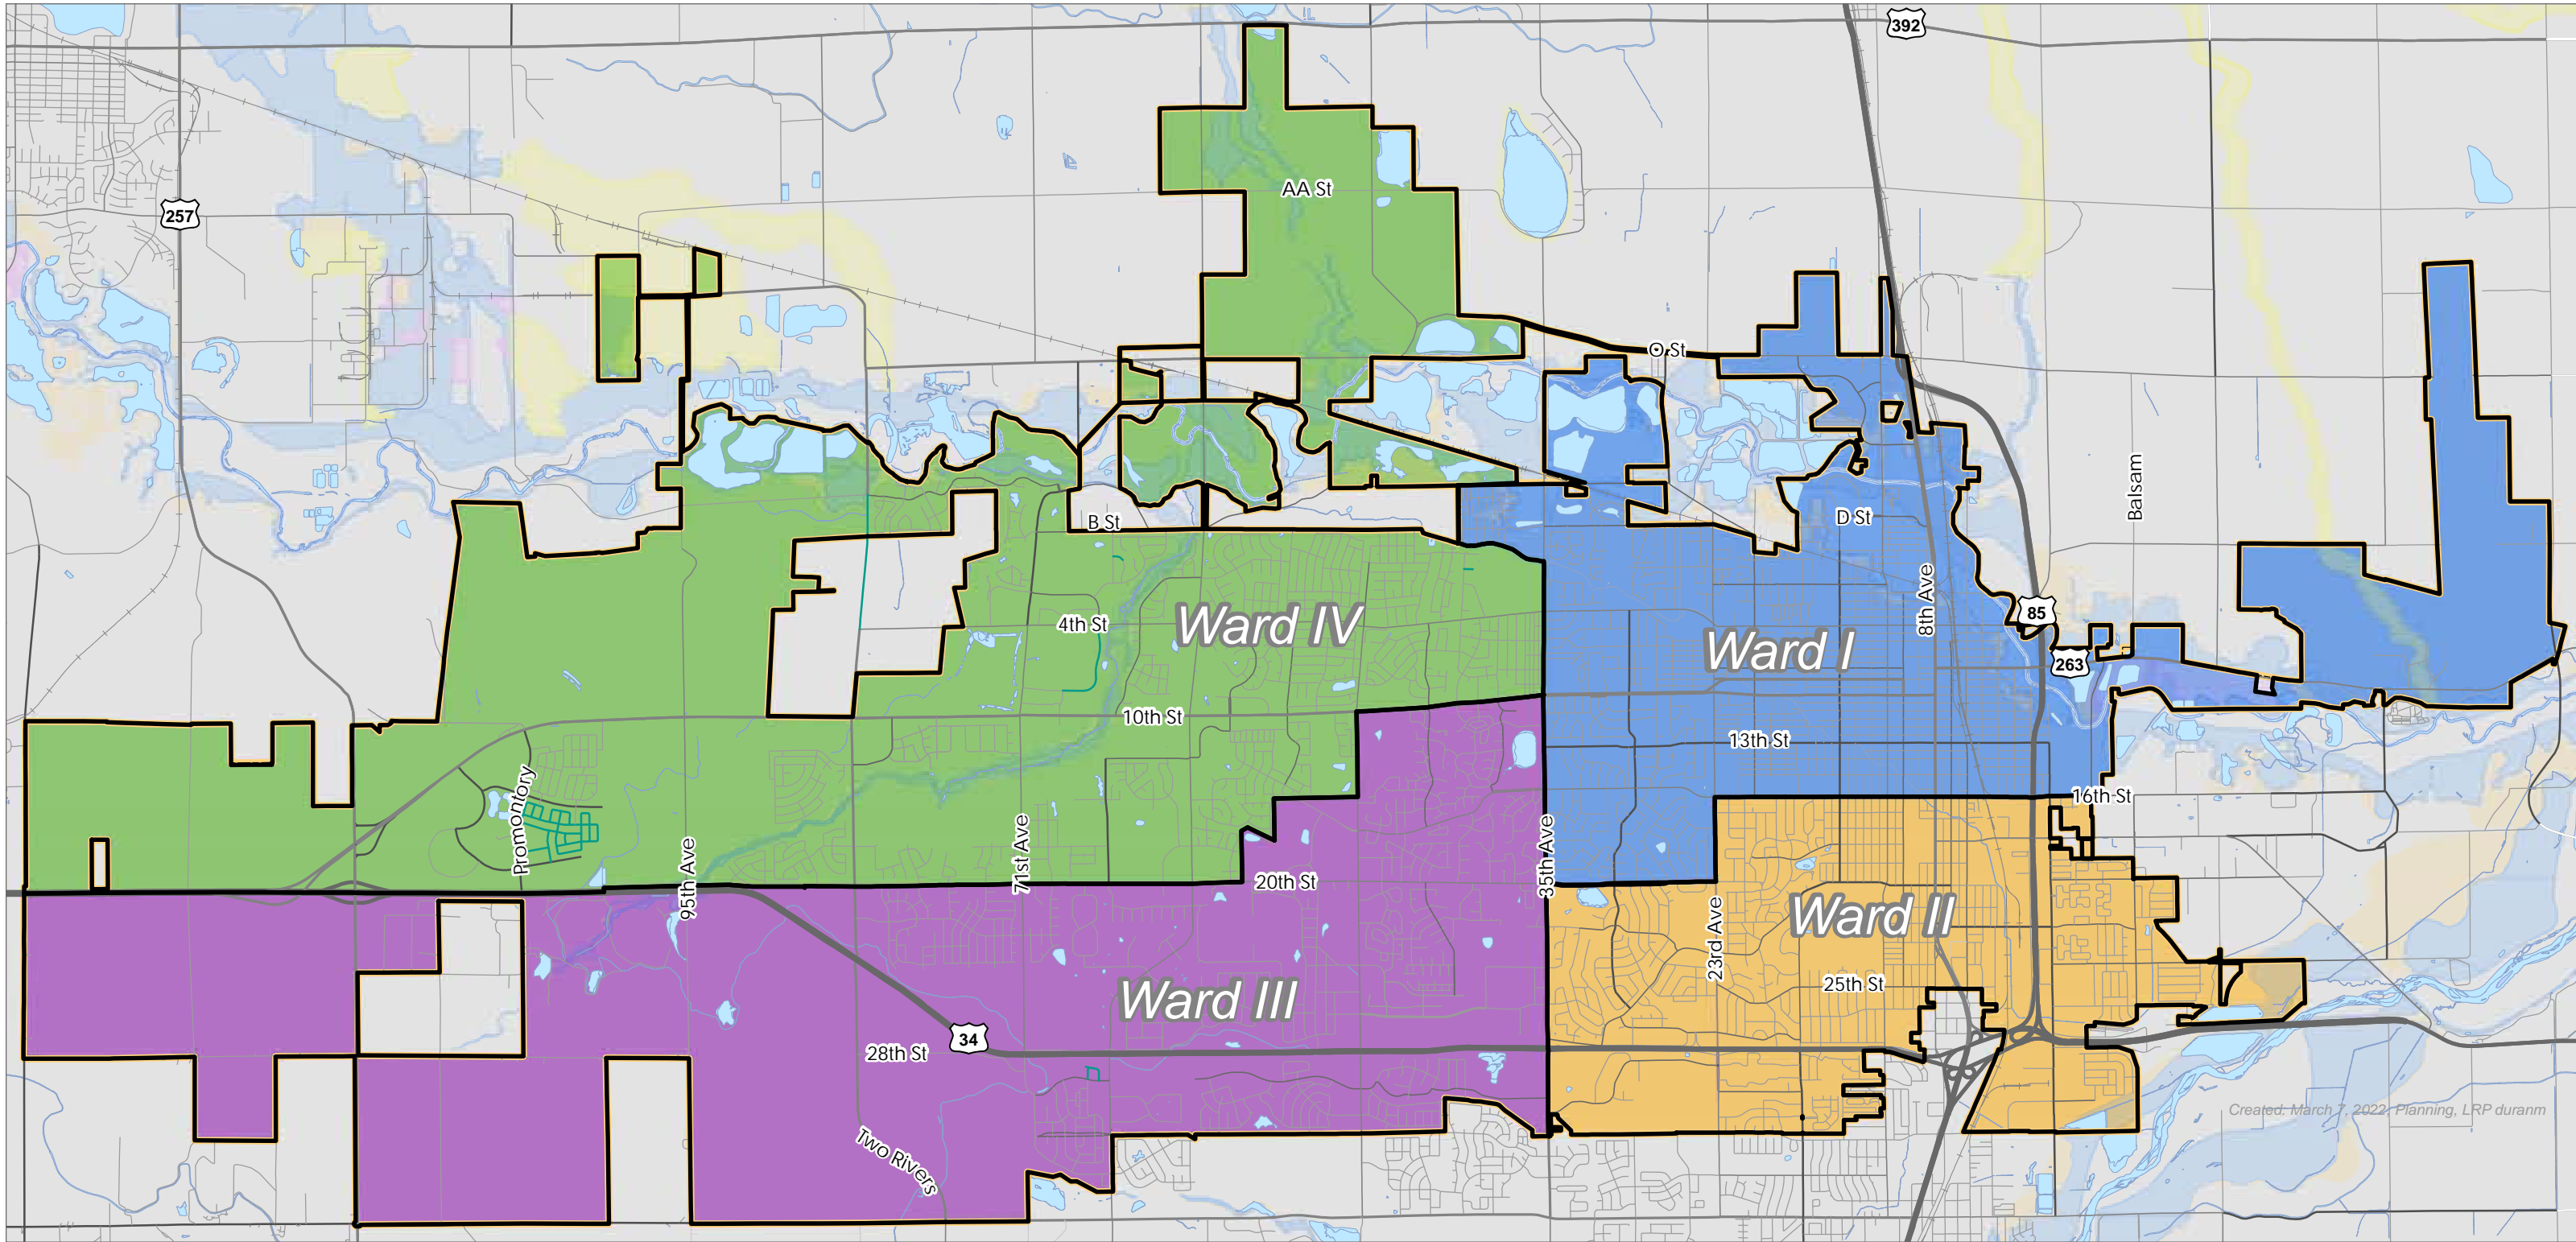

# City Council Ward Boundaries - City of Greeley

Created: March 7, 2022 - Planning, LRP duranm

## Ward Boundaries

- Ward I
- Ward II
- Ward III
- Ward IV

## Transportation

- Expressway
- Major Arterial
- Major Collector
- Minor Collector
- Minor Arterial
- Local
- Unknown
- Railroad

## Flood Zones

- A
- AH
- AO
- D
- 500YR