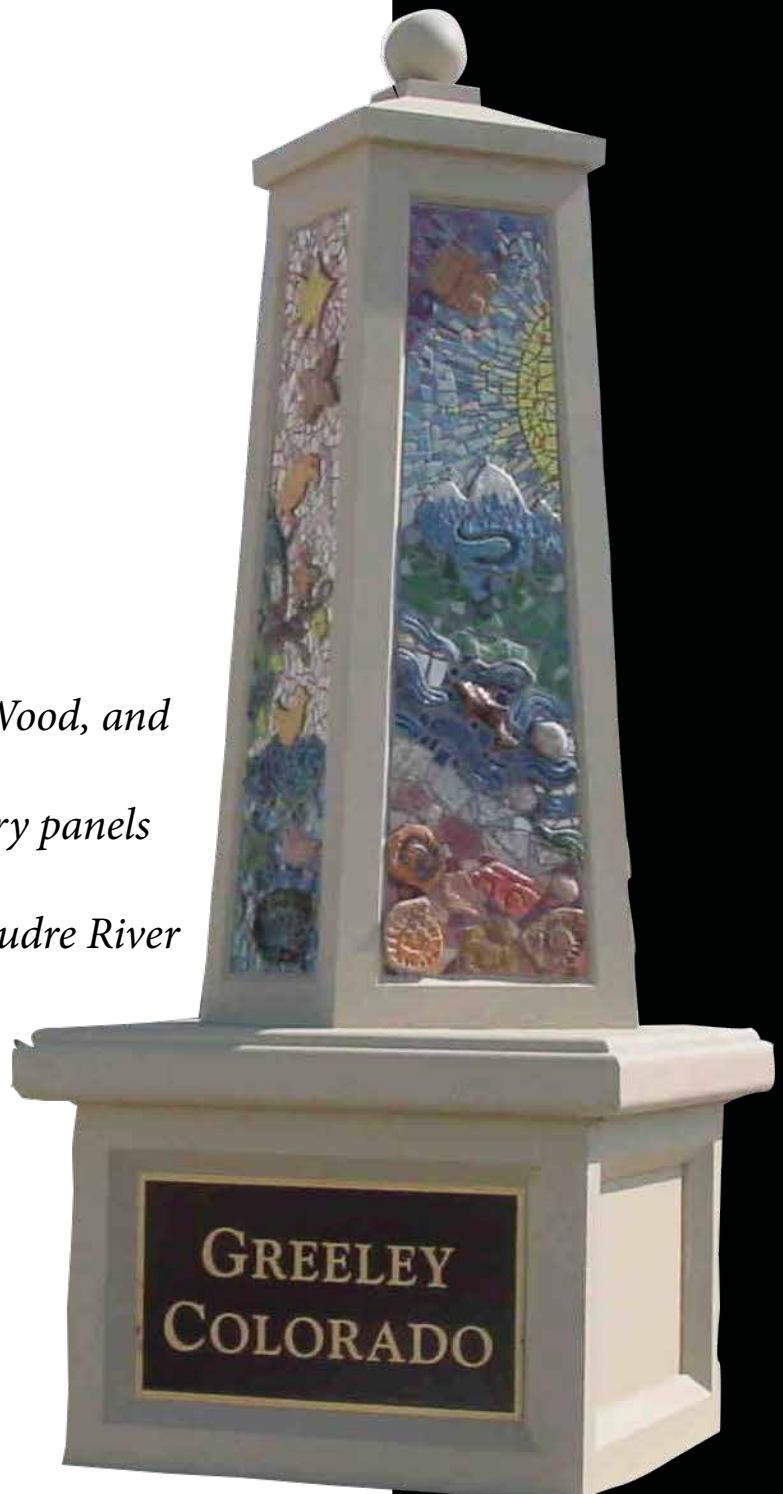

11th Ave Bridge

*by Mario Miguel Echvarria, Steve Wood, and
Rodarte Center Kids*

Medium: Mixed media mosaic story panels

Date: 2003

Location: N 11th Ave Bridge and Poudre River