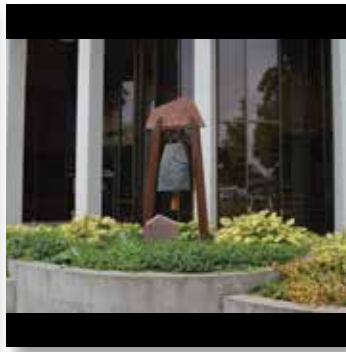

“Blue Heron Bell”

by James G. Moore
Medium: Bronze, steel, and stone
Date: 2009
Location: City Hall