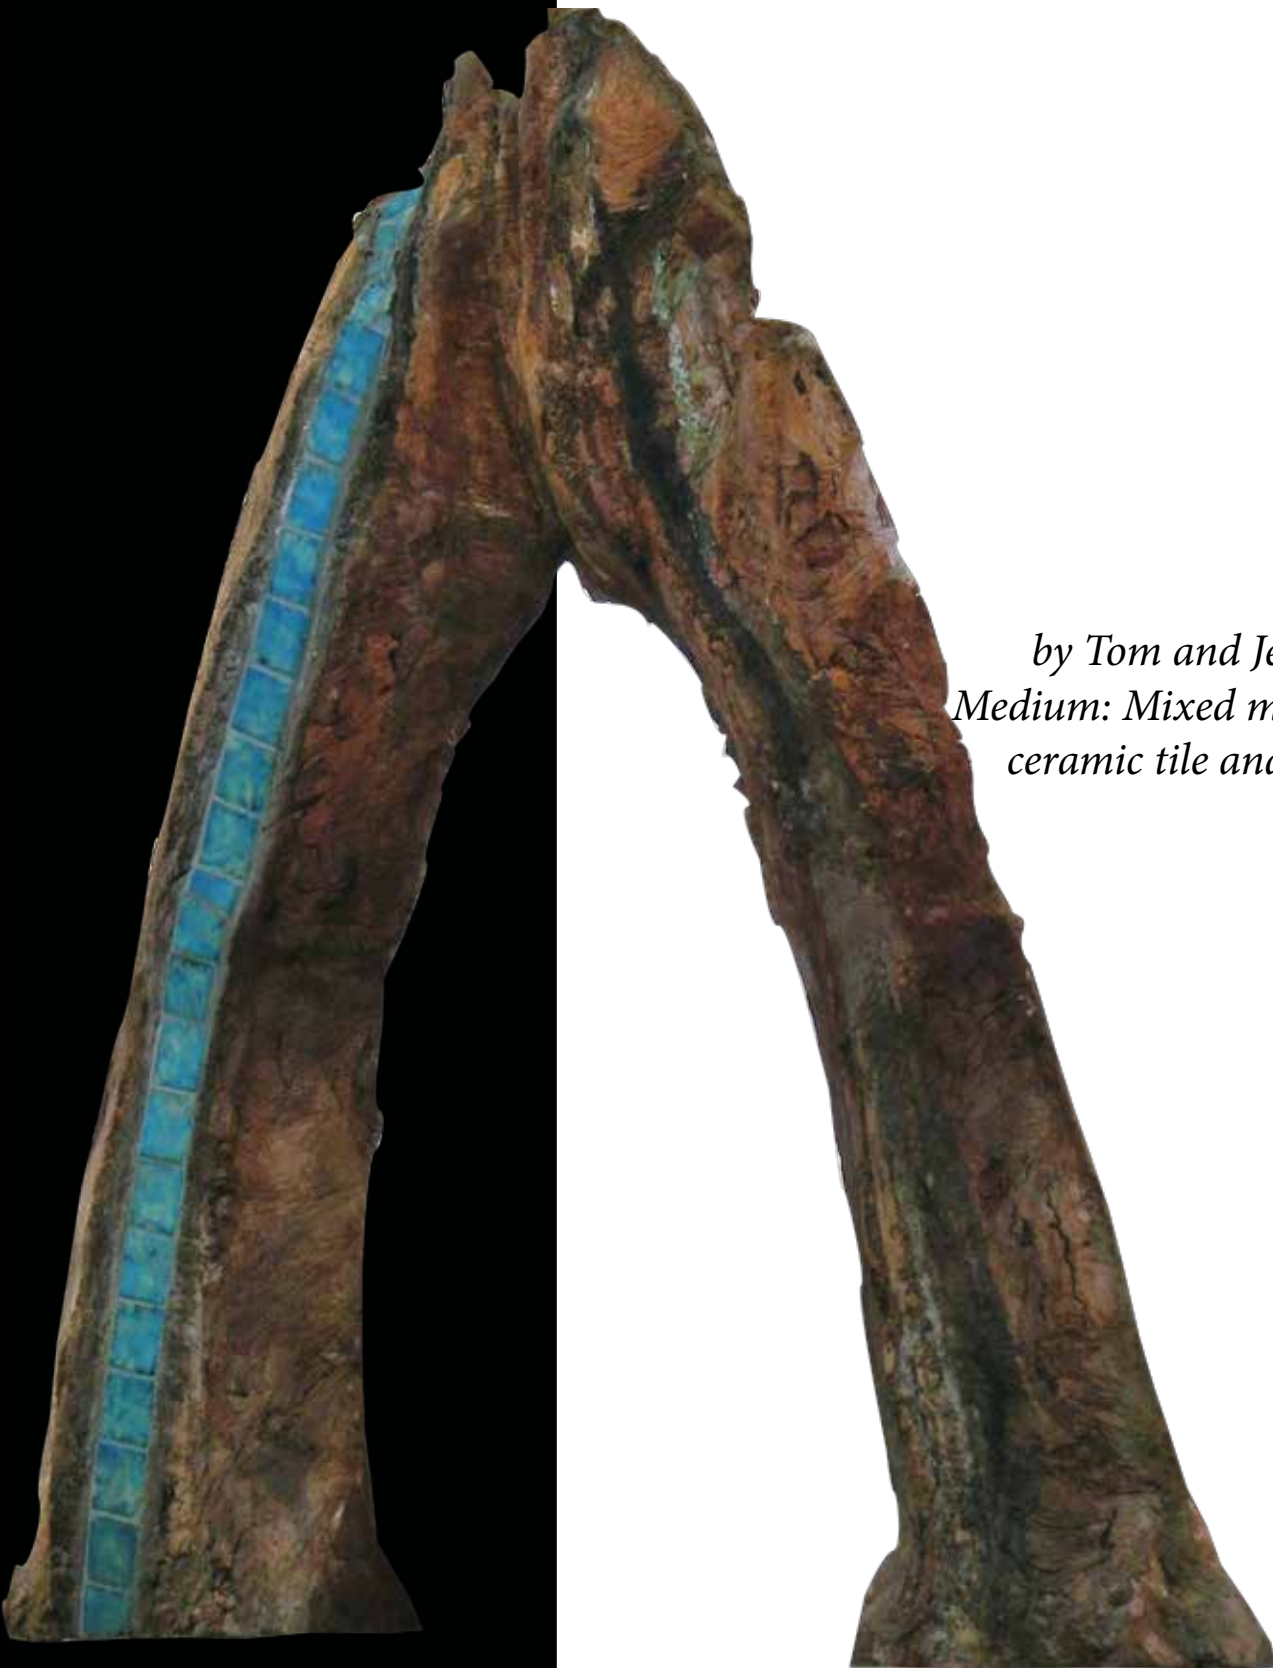

Winds of Change

by Tom and Jean Latka
Medium: Mixed media including
ceramic tile and cement