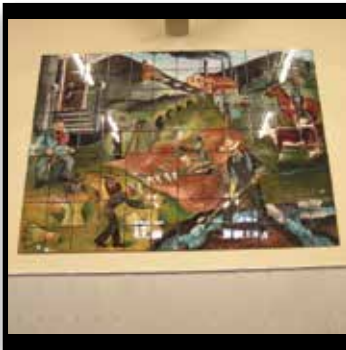

**“What Community
Means to Me”**

by Vicki Ragan
Medium: Ceramic tile and
photography
Date: 2006
Location: Island Grove Event
Center