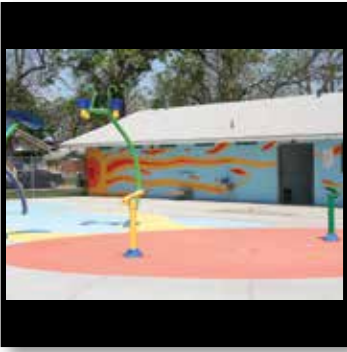

“Sunrise”

by George Antuna
Medium: Acrylic mural painting
Date: 2008
Location: Sunrise Splash Pool