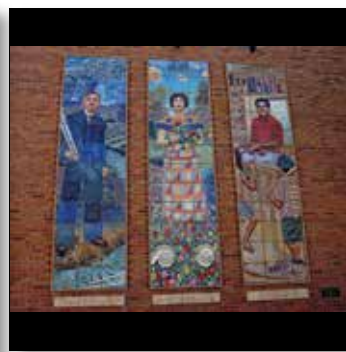

“Laying a Foundation”
by Mario Miguel Echevarria
Medium: Ceramic tiles
Date: 2005
Location: Greeley History
Museum